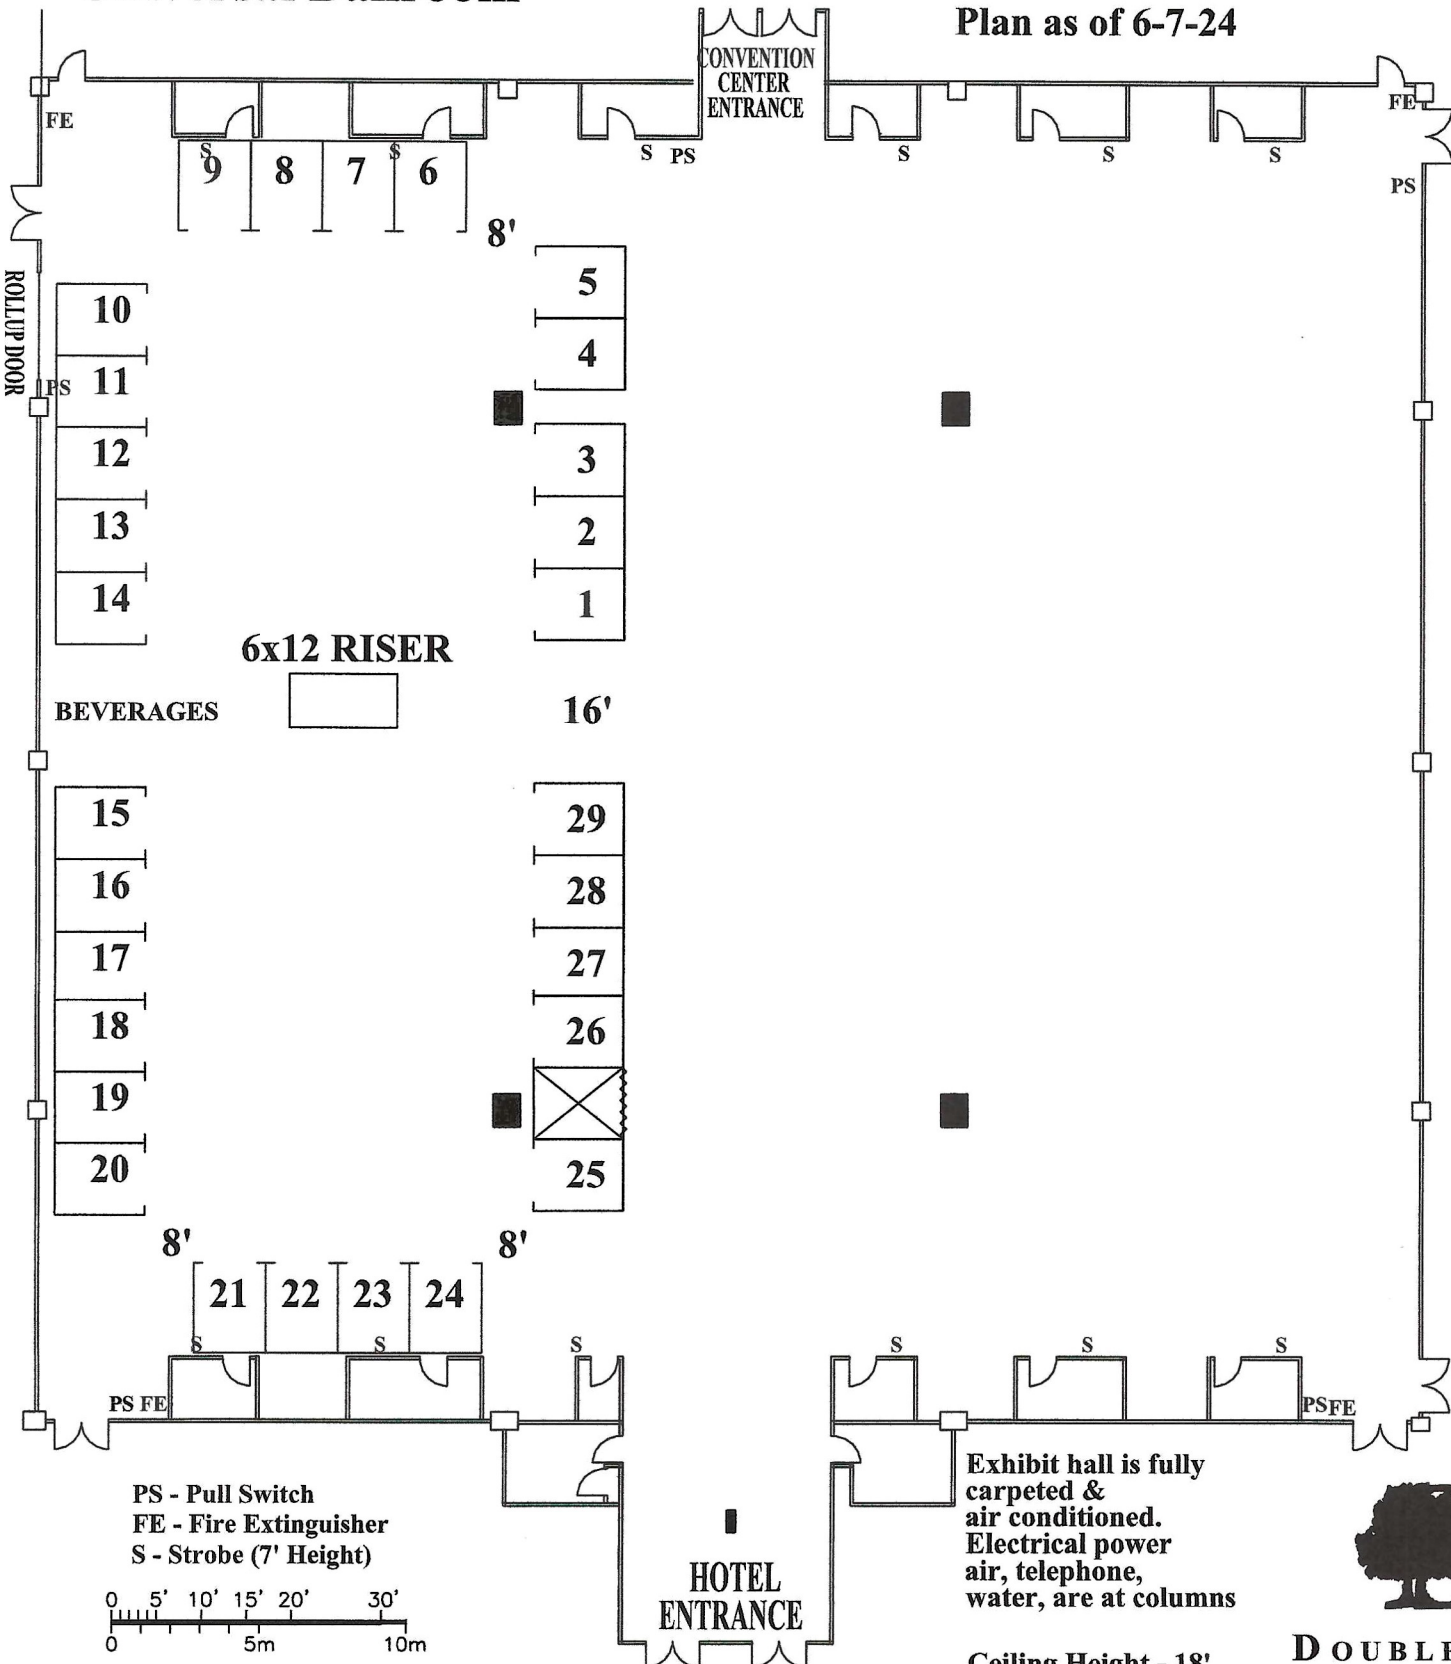

Florida Head Start / Expo Experience

October 1-4, 2024

Double Tree Universal Orlando

Universal Ballroom

(29) 8w x 10d Booths

Plan as of 6-7-24

PS - Pull Switch
 FE - Fire Extinguisher
 S - Strobe (7' Height)

Exhibit hall is fully carpeted & air conditioned. Electrical power, air, telephone, water, are at columns

Ceiling Height - 18'

DOUBLE TREE
 Universal